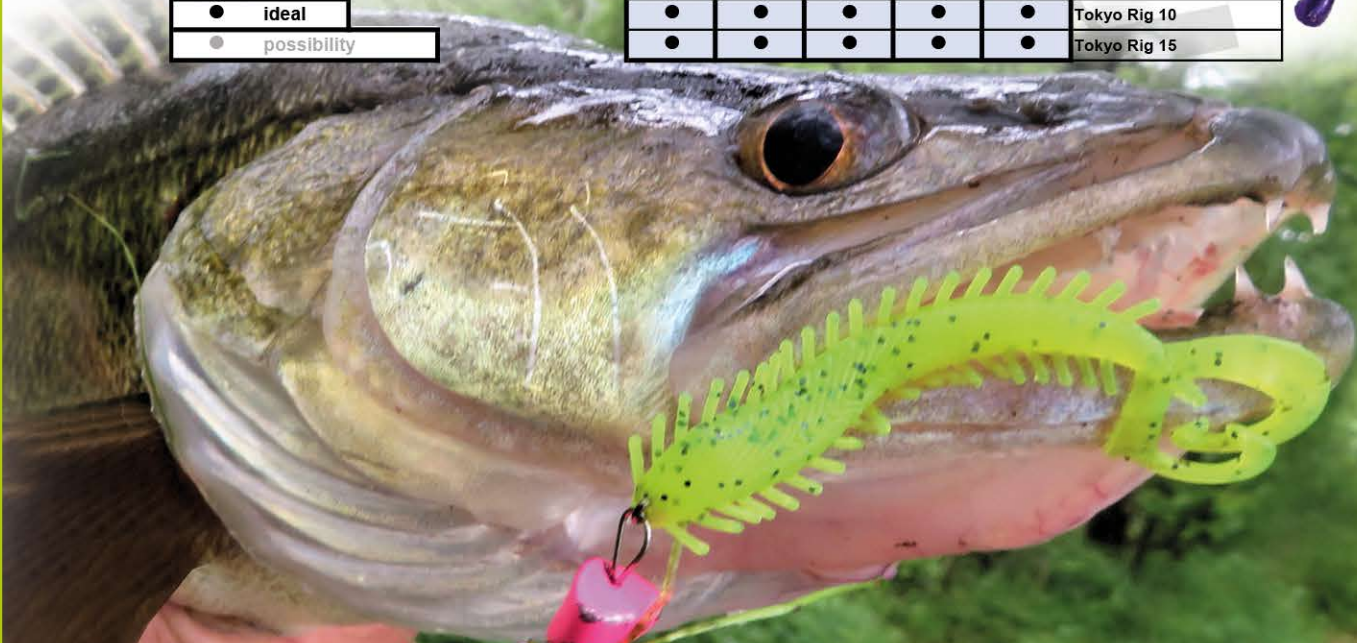

Size/cm	5cm	7cm	7,5cm	7,5cm	7,5cm	5cm	7cm	7,5cm	7,5cm	7,5cm	Lead/gr
Hook											
Offset 8	●					●					Classic Chebu 2
Offset 6	●				●	●				●	Classic Chebu 3
Offset 4		●	●	●	●	●	●	●	●	●	Classic Chebu 4
Offset 2		●	●	●	●	●	●	●	●	●	Classic Chebu 5
Offset 1		●	●	●	●	●	●	●	●	●	Classic Chebu 8
Offset 1/0			●	●				●	●	●	Classic Chebu 10
Single DSB 8	●						●	●	●	●	Facet Chebu 7
Single DSB 6	●						●	●	●	●	Facet Chebu 10
Single DSB 4		●				●	●	●	●	●	Fish Head Chebu 3
Single DSB 2		●				●	●	●	●	●	Fish Head Chebu 5
Single DSB 1		●	●	●	●		●	●	●	●	Fish Head Chebu 7
Single DSB 1/0			●	●			●	●	●	●	Fish Head Chebu 10
Single DSS 8	●					●	●	●	●	●	Grass Rider Chebu3
Single DSS 6	●					●	●	●	●	●	Grass Rider Chebu 5
Single DSS 4		●					●	●	●	●	Grass Rider Chebu 7
Single DSS 2		●					●	●	●	●	Grass Rider Chebu 10
Single DSS 1		●	●	●	●		●	●	●	●	Bottom Chebu 7
Single DSS 1/0			●	●			●	●	●	●	Bottom Chebu 10
Single KZ500 3	●							●	●	●	Bottom Chebu 14
Single KZ500 4	●					●	●	●	●	●	Eccentric Chebu 3
Single KZ500 6		●	●	●	●	●	●	●	●	●	Eccentric Chebu 5
Single 172r 8	●					●	●	●	●	●	Eccentric Chebu 7
Single 172r 6	●					●	●	●	●	●	Eccentric Chebu 10
Single 172r 4	●	●	●			●	●	●	●	●	Long Drop Shot 3
Single 172r 2		●	●			●	●	●	●	●	Long Drop Shot 5
Single 172r 1		●	●			●	●	●	●	●	Long Drop Shot 7
Single 172r 1/0		●	●				●	●	●	●	Long Drop Shot 10
Double HDHC5 8	●					●				●	Drop Shot Pear 2
Double HDHC5 6	●	●				●	●	●	●	●	Drop Shot Pear 3 *
Double HDHC5 4		●	●			●	●	●	●	●	Drop Shot Pear 4 *
Raptor Jig 6	●					●	●	●	●	●	Drop Shot Pear 5 *
Raptor Jig 5	●					●	●	●	●	●	Drop Shot Pear 7 *
Round Jig 6	●					●	●	●	●	●	Drop Shot Pear 10 *
Round Jig 2		●			●	●	●	●	●	●	Facet Rig 4
Round Jig 1		●	●	●		●	●	●	●	●	Facet Rig 6
Round Jig 1/0		●	●	●			●	●	●	●	Facet Rig 8
Foot Jig 6	●					●	●	●	●	●	Facet Rig 10
Foot Jig 4	●				●	●	●	●	●	●	Tokyo Rig 3
Foot Jig 1/0		●	●	●		●	●	●	●	●	Tokyo Rig 5
						●	●	●	●	●	Tokyo Rig 7
						●	●	●	●	●	Tokyo Rig 10
						●	●	●	●	●	Tokyo Rig 15

● ideal
● possibility